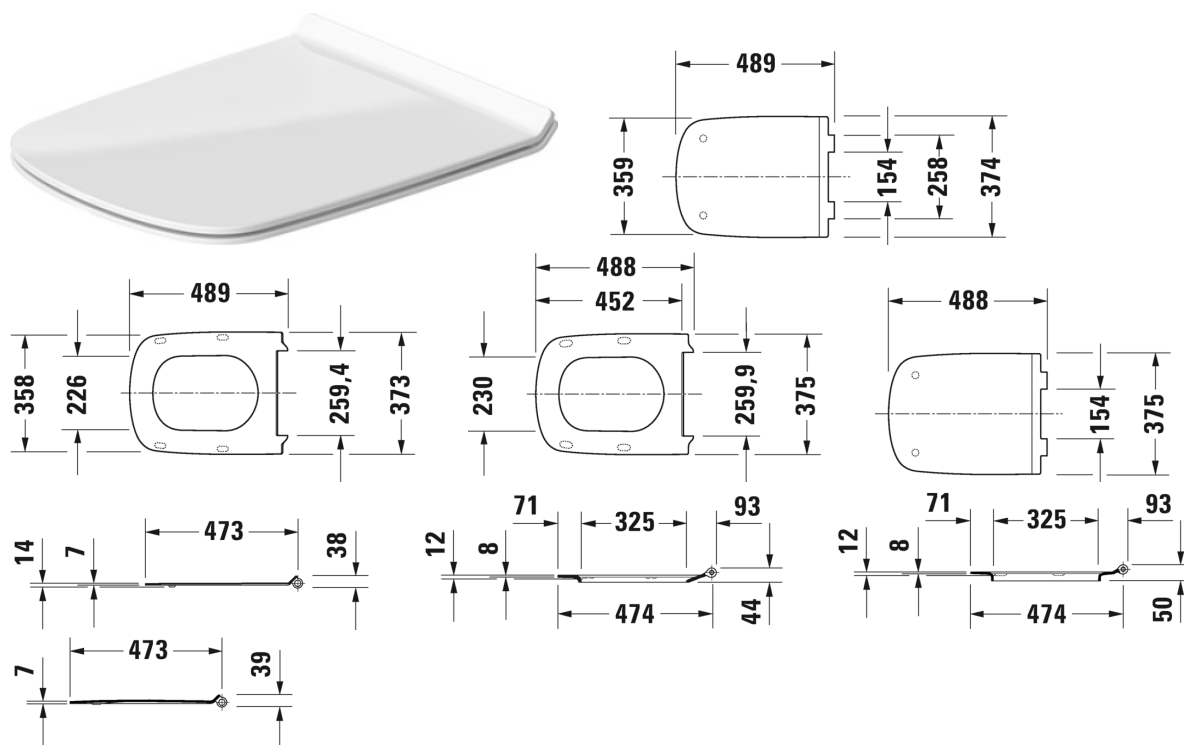

## DuraStyle Toilet seat and cover # 0060590000

Toilet seat and cover	Dimension	Weight	Order number
removable, elongated, hinges stainless steel, with soft closure			
<b>Colors</b>			
00 White Alpin			
<b>Variant</b>			
		3.100 kilogram	0060590000
<b>Suitable products</b>			
One-piece toilet US-version, elongated with syphonic jet action, 305 mm/12" rough-in, vertical outlet, 370 x 720 mm	370 x 720 mm		215701
Toilet wall mounted washdown model, Durafix included, UWL class 1, 370 x 620 mm	370 x 620 mm		253709
Toilet close-coupled (without cistern), washdown model, Outlet for Vario connector set, for horizontal and vertical outlet, length adjustable from 70 - 190 mm, and vario connecting bend, vertical outlet from 170 - 220 mm, fixings included, UWL class 1, 370 x 700 mm	370 x 700 mm		215609

## DuraStyle Toilet seat and cover # 0060590000

---

Two-piece toilet (without cistern), US-version, elongated with syphonic jet action, 305 mm/12" rough-in, vertical outlet, 360 x 360 x 700 mm		216001
Toilet wall mounted Duravit Rimless® rimless, washdown model, Durafix included, UWL class 1, 370 x 620 mm	370 x 620 mm	254209
Toilet wall mounted Duravit Rimless® rimless, washdown model, suitable for barrier-free applications, projection 700 mm, Durafix included, UWL class 1, 4,5 l, 370 x 700 mm	370 x 700 mm	255909

*All drawings contain the necessary measurements which are subject to standard tolerances. They are stated in mm and are non-binding. Exact measurements, in particular for customised installation scenarios, can only be taken from the finished piece.*